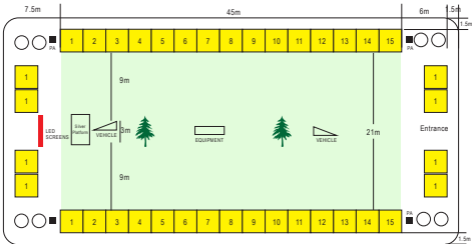

MINERAL WEALTH CONFERENCE EXHIBITION 4th-5th OCTOBER 2017

KAMPALA SERENA HOTEL GARDENS

KEY: ○ 8 Tables = 80 Dining

■ 38 Booths size 3x3m